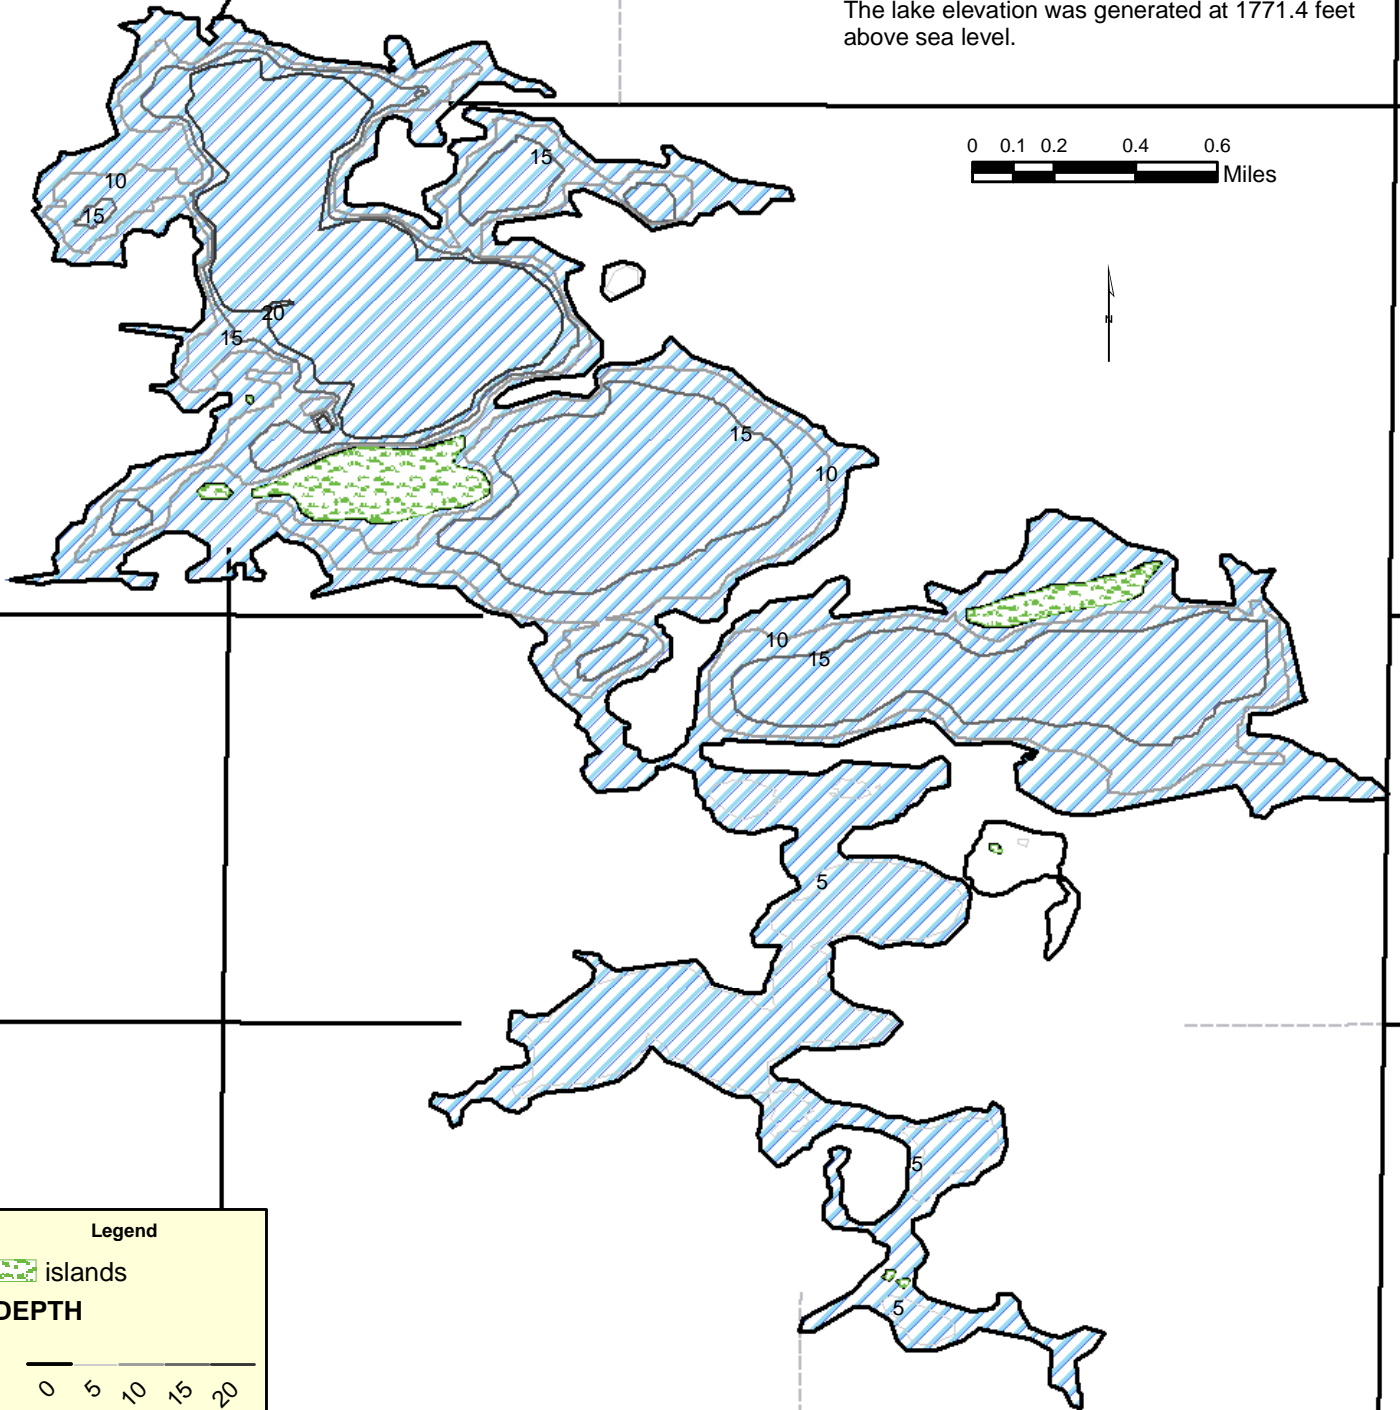

Lynn Lake

Lake Properties
Area: 1390 acres
Perimeter: 24.7 miles

Lynn Lake (2001)
Lake elevations and features are a reflection of data obtained from digital elevation models from aerial photography taken on October 6, 1997. The lake elevation was generated at 1771.4 feet above sea level.

Legend

islands

DEPTH

0 5 10 15 20

Road Type

- GRAVEL
- - - PRIMITIVE
- UNIMPROVED